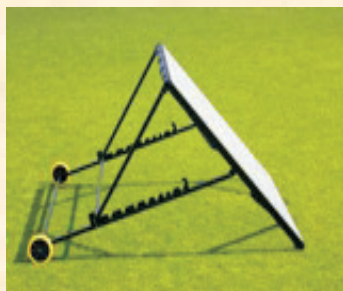

# M STATION

THE HIGH PERFORMANCE FOOTBALL REBOUNDER

- Rugged rebounder used at all levels from youth and grass roots to elite professionals
- Extends talent development & training possibilities to enhance skill levels
- Allows solo practise and m-trainer iPhone app allows the measurement of progression in training

Passes	Dribbles	First Touch
286	10	99
Duration: 2:37	Duration: 00:47:89	Touch Score: 99

WATCH INTROVIDEO  
YouTube

Regular Snip

A group of football players in red kits practicing with the m-station rebounder on a grass field. The players are gathered around the rebounder, some are kicking the ball towards the net. A coach or adult is also visible, interacting with the players.

# About the m-station high performance football rebounder

### More than just a rebounder:

- **m-station** is the largest, most powerful and most versatile rebounder in the world. It can create all kinds of passes and so it enables players to practise all technical elements of football repetitively.
- What creates a good rebounder is the rebound speed, surface size, quality and opportunity to angle the rebounder according to what is being trained.
- **Munin** have created the **m-station** rebounders to fulfil these needs— the first high quality and high-performance rebounders on the market.
- The **m-station** can be used for team practise as well as solo practise.
- Studies show that when players use **m-station** in training they become more responsible for their own technical development.
- Training is more effective and fun with the ball at the players feet.